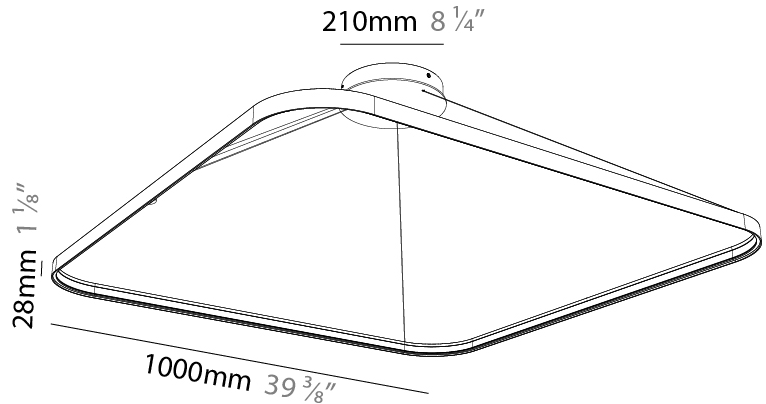

GENERAL

Series: Quantum Silhouette
Partner: Prolicht
Division: Architectural
Installation: Suspension
Product Type: Pendant
Mounting Location: Ceiling
Light Distribution: Direct / Indirect

PHYSICAL

Shape: Square
Length (mm): 1000
Length (in): 39 1/2
Width (mm): 1000
Width (in): 39 1/2
Height (mm): 28
Height (in): 1 1/8
Max. Overall Height (mm): 4028
Max. Overall Height (in): 158 9/16
Weight (kg): 1.5
Diffuser: PMMA - Opal
Fixture Finish: SSR / BKV / CWI / CRY / HAB / UFT / ITA / RUA / FTG / MYG / LOD / PUS / FRO / FUP / KIA / POP / BLS / SPG / MEY / GOH / CHC / COM / ABZ / JAG / OBR / MOS / ROR
Accent Finish: CHR / BLK
Fixture Material: PMMA / Aluminum

ELECTRICAL

Lamp Type: LED (Zhaga Standard)
Input Wattage (W): 49
Total Output Wattage (W): 44.6
Dimming: Non-Dimming / 0-10V Dimming / Phase Dimming / DALI Dimming / MATTER Dimming
Driver Included: Yes
Driver Location: Integrated
Driver Type: Constant Current - Universal
Driver Class: Class 2
Input Voltage (V): 120 - 277
Constant Current (MA): 1850mA

LED

Color Temperature (°K): 2700 / 3000
Max. Delivered Lumen (lm): 2432 / 2548
Nominal Lumen (lm): 4677 / 4900
CRI: >90 CRI
Lamp Life (hrs): 50000

OPTICAL

RATINGS AND CERTIFICATIONS

Certified By: Certified for North American Standards
IP rating: IP20

PROJECT
TYPE
SPECIFIER
QUANTITY
DATE