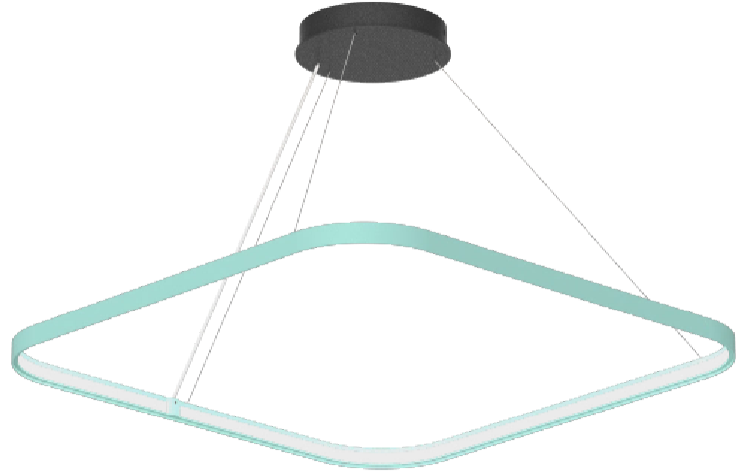

GENERAL

Series: Quantum Silhouette
Partner: Prolicht
Division: Architectural
Installation: Suspension
Product Type: Pendant
Mounting Location: Ceiling
Light Distribution: Direct / Indirect

PHYSICAL

Shape: Square
Length (mm): 750
Length (in): 29 1/2
Width (mm): 750
Width (in): 29 1/2
Height (mm): 28
Height (in): 1 1/8
Max. Overall Height (mm): 4028
Max. Overall Height (in): 158 9/16
Weight (kg): 1.1
Diffuser: PMMA - Opal
Fixture Finish: SSR / BKV / CWI / CRY / HAB / UFT / ITA / RUA / FTG / MYG / LOD / PUS / FRO / FUP / KIA / POP / BLS / SPG / MEY / GOH / CHC / COM / ABZ / JAG / OBR / MOS / ROR
Accent Finish: CHR / BLK
Fixture Material: PMMA / Aluminum

ELECTRICAL

Lamp Type: LED (Zhaga Standard)
Input Wattage (W): 36
Total Output Wattage (W): 32.8
Dimming: Non-Dimming / 0-10V Dimming / Phase Dimming / DALI Dimming / MATTER Dimming
Driver Included: Yes
Driver Location: Integrated
Driver Type: Constant Current - Universal
Driver Class: Class 2
Input Voltage (V): 120 - 277
Constant Current (MA): 1350mA

LED

Color Temperature (°K): 2700 / 3000
Max. Delivered Lumen (lm): 1772 / 1857
Nominal Lumen (lm): 3409 / 3571
CRI: >80 CRI
Lamp Life (hrs): 50000

OPTICAL

RATINGS AND CERTIFICATIONS

Certified By: Certified for North American Standards
IP rating: IP20

PROJECT
TYPE
SPECIFIER
QUANTITY
DATE