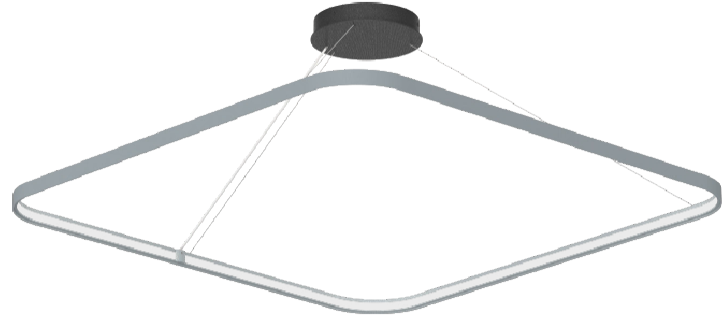

GENERAL

Series: Quantum Silhouette
Partner: Prolicht
Division: Architectural
Installation: Suspension
Product Type: Pendant
Mounting Location: Ceiling
Light Distribution: Direct / Indirect

PHYSICAL

Shape: Square
Length (mm): 1000
Length (in): 39 1/2
Width (mm): 1000
Width (in): 39 1/2
Height (mm): 28
Height (in): 1 1/8
Max. Overall Height (mm): 4028
Max. Overall Height (in): 158 9/16
Weight (kg): 1.5
Diffuser: PMMA - Opal
Fixture Finish: SSR / BKV / CWI / CRY / HAB / UFT / ITA / RUA / FTG / MYG / LOD / PUS / FRO / FUP / KIA / POP / BLS / SPG / MEY / GOH / CHC / COM / ABZ / JAG / OBR / MOS / ROR
Accent Finish: CHR / BLK
Fixture Material: PMMA / Aluminum

ELECTRICAL

Lamp Type: LED (Zhaga Standard)
Input Wattage (W): 49
Total Output Wattage (W): 44.6
Dimming: Non-Dimming / 0-10V Dimming / Phase Dimming / DALI Dimming / MATTER Dimming
Driver Included: Yes
Driver Location: Integrated
Driver Type: Constant Current - Universal
Driver Class: Class 2
Input Voltage (V): 120 - 277
Constant Current (MA): 1850mA

LED

Color Temperature (°K): 2700 / 3000
Max. Delivered Lumen (lm): 2432 / 2548
Nominal Lumen (lm): 4677 / 4900
CRI: >90 CRI
Lamp Life (hrs): 50000

OPTICAL

RATINGS AND CERTIFICATIONS

Certified By: Certified for North American Standards
IP rating: IP20

PROJECT
TYPE
SPECIFIER
QUANTITY
DATE