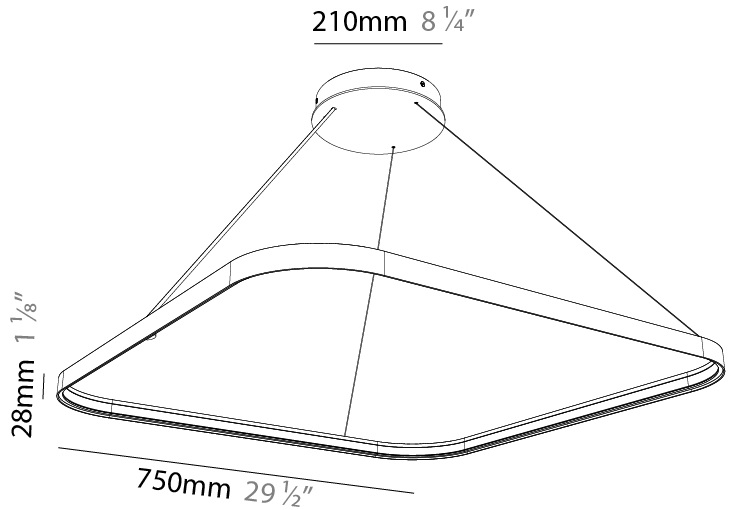

GENERAL

Series: Quantum Silhouette
Partner: Prolicht
Division: Architectural
Installation: Suspension
Product Type: Pendant
Mounting Location: Ceiling
Light Distribution: Direct / Indirect

PHYSICAL

Shape: Square
Length (mm): 750
Length (in): 29 1/2
Width (mm): 750
Width (in): 29 1/2
Height (mm): 28
Height (in): 1 1/8
Max. Overall Height (mm): 4028
Max. Overall Height (in): 158 9/16
Weight (kg): 1.1
Diffuser: PMMA - Opal
Fixture Finish: SSR / BKV / CWI / CRY / HAB / UFT / ITA / RUA / FTG / MYG / LOD / PUS / FRO / FUP / KIA / POP / BLS / SPG / MEY / GOH / CHC / COM / ABZ / JAG / OBR / MOS / ROR
Accent Finish: CHR / BLK
Fixture Material: PMMA / Aluminum

ELECTRICAL

Lamp Type: LED (Zhaga Standard)
Input Wattage (W): 36
Total Output Wattage (W): 32.8
Dimming: Non-Dimming / 0-10V Dimming / Phase Dimming / DALI Dimming / MATTER Dimming
Driver Included: Yes
Driver Location: Integrated
Driver Type: Constant Current - Universal
Driver Class: Class 2
Input Voltage (V): 120 - 277
Constant Current (MA): 1350mA

LED

Color Temperature (°K): 2700 / 3000
Max. Delivered Lumen (lm): 1772 / 1857
Nominal Lumen (lm): 3409 / 3571
CRI: >80 CRI
Lamp Life (hrs): 50000

OPTICAL

RATINGS AND CERTIFICATIONS

Certified By: Certified for North American Standards
IP rating: IP20

PROJECT
TYPE
SPECIFIER
QUANTITY
DATE