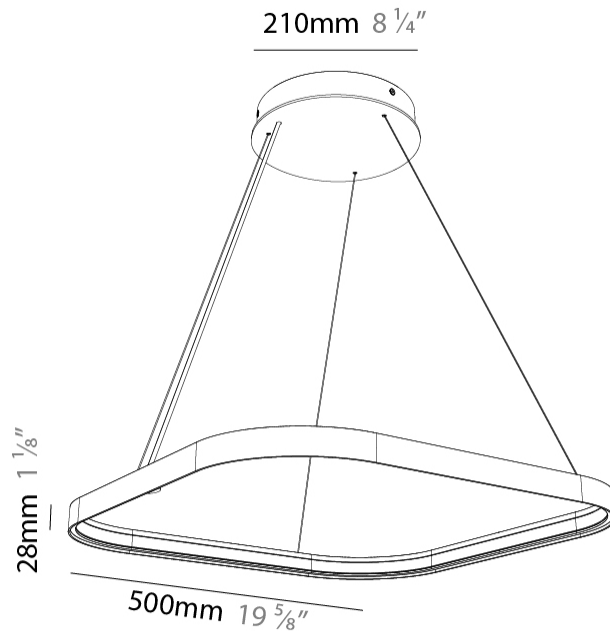

GENERAL

Series: Quantum Silhouette
Partner: Prolicht
Division: Architectural
Installation: Suspension
Product Type: Pendant
Mounting Location: Ceiling
Light Distribution: Direct / Indirect

PHYSICAL

Shape: Square
Length (mm): 500
Length (in): 19 ¹/₁₆
Width (mm): 500
Width (in): 19 ¹/₁₆
Height (mm): 28
Height (in): 1 ¹/₈
Max. Overall Height (mm): 4028
Max. Overall Height (in): 158 ³/₁₆
Weight (kg): 0.8
Diffuser: PMMA - Opal
Fixture Finish: SSR / BKV / CWI / CRY / HAB / UFT / ITA / RUA / FTG / MYG / LOD / PUS / FRO / FUP / KIA / POP / BLS / SPG / MEY / GOH / CHC / COM / ABZ / JAG / OBR / MOS / ROR
Accent Finish: CHR / BLK
Fixture Material: PMMA / Aluminum

ELECTRICAL

Lamp Type: LED (Zhaga Standard)
Input Wattage (W): 22
Total Output Wattage (W): 20
Dimming: Non-Dimming / 0-10V Dimming / Phase Dimming / DALI Dimming / MATTER Dimming
Driver Included: Yes
Driver Location: Integrated
Driver Type: Constant Current - Universal
Driver Class: Class 2
Input Voltage (V): 120 - 277
Constant Current (MA): 850mA

LED

Color Temperature (°K): 2700 / 3000
Max. Delivered Lumen (lm): 1115 / 1168
Nominal Lumen (lm): 2143 / 2246
CRI: >80 CRI
Lamp Life (hrs): 50000

OPTICAL

RATINGS AND CERTIFICATIONS

Certified By: Certified for North American Standards
IP rating: IP20